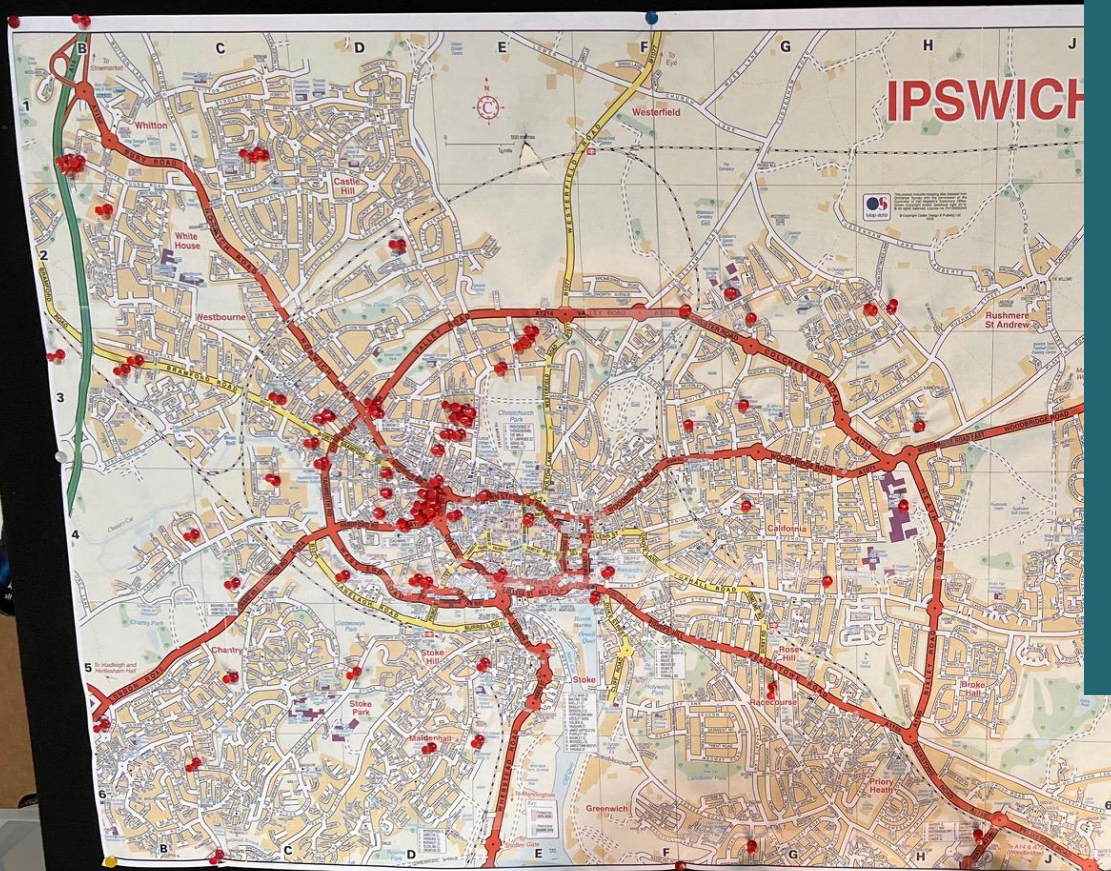

St Matthew's Inspiring Ipswich Plan

The Learning communities, supported by their Mission Accompaniers, have been implementing their parish plans.

No 1. Facilitate existing groups - Little Treasures(25), Men's Group(10), Messy Church(35), Seniors(12), Youth Group(15) & Only Girls Allowed(15) to think missionally and to grow by 100% overall

No 2. Identify and facilitate 3-5 new groups, fresh expressions or missional groups to reach out to 100 new people

No 3. Encourage, build up and facilitate 100 individuals (congregation) on their frontlines to reach 5 people each

No.4 Strengthen the identity of St Matthew's to include communicating common purpose & deepening discipleship

(New mission statement - "prepare all generations to impact lives for Christ")

There's concern in the church to include...	have been...	the church...
4. Strengthen the identity of St Matthew's to include communicating common purpose & deepening discipleship	Use discipleship partners to include...	St Matthew's...
There's mission statement...	St Matthew's...	St Matthew's...
St Matthew's...	St Matthew's...	St Matthew's...
St Matthew's...	St Matthew's...	St Matthew's...